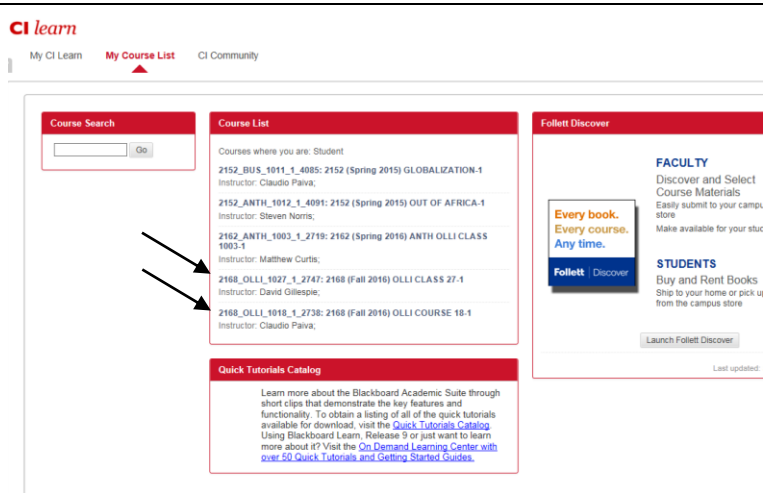

Under Course List, all courses for the Fall 2016 session with start with "2168."

Select the appropriate class and instructor associated with session 2168 (Fall 2016 session).

For example, Paiva appears twice on this list. The course beginning with 2168 is the course for this current session, not the course beginning with 2152.

You are now at the instructor's CI Learn (or Blackboard page). On the left hand side of the page is the navigation toolbar for that instructor's page.

Please note that each instructor can customize the look and navigation tools on his/her own CI Learn page, thus there is no universal appearance. All navigation however will be located on the left hand side of the page.

Explore the navigation buttons on the left hand side of the screen by clicking on each button.