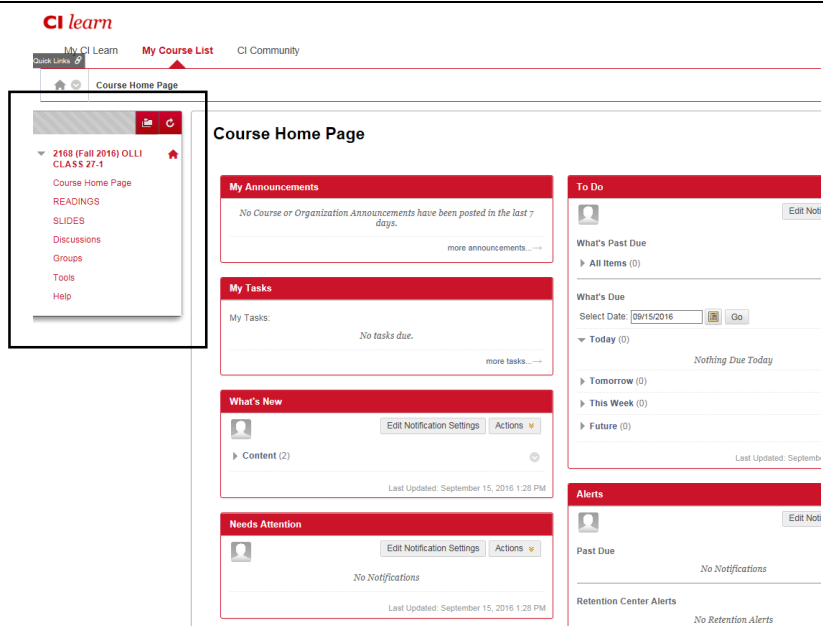

To return to your course list, click "My Course List."