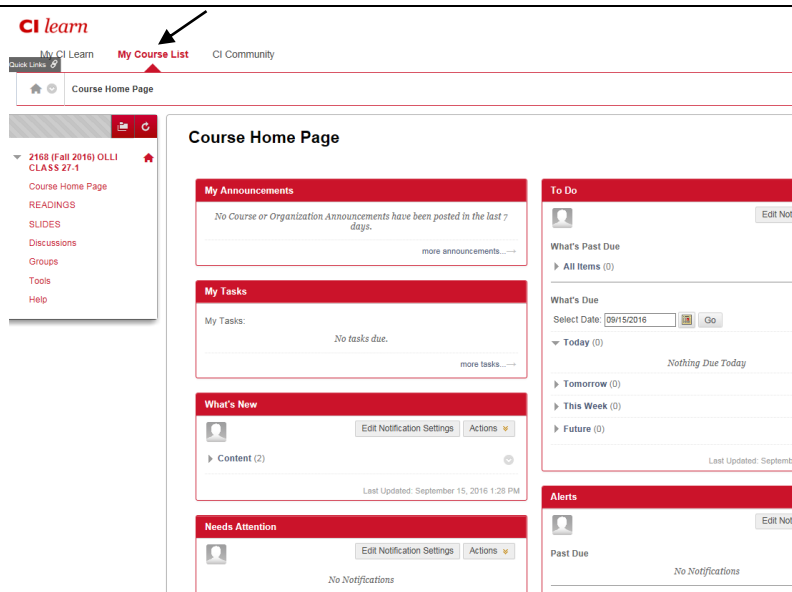

If you have any questions around accessing CI Learn, please contact the Courtney Gross at 805-437-2748 or courtney.gross@csuci.edu. Thank you!